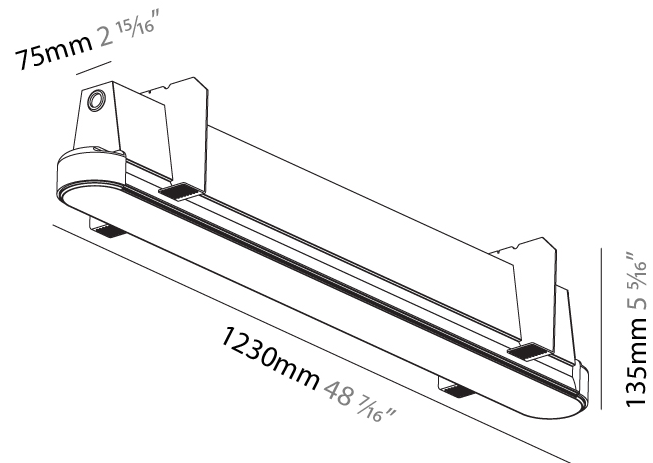

PHYSICAL

Shape: Oblong
Length (mm): 1230
Length (in): 48 7/16
Width (mm): 75
Width (in): 2 15/16
Height (mm): 135
Height (in): 5 5/16
Ceiling Thickness (mm): 10 / 12.5 / 15
Ceiling Thickness (in): 3/8 or 1/2 or 9/16
Min. Recessing Depth (mm): 170
Min. Recessing Depth (in): 6 11/16
Light Distribution: Direct
Weight (kg): 5.033
Weight (lbs): 11.07
Installation Requirement: Ceiling Thickness: 10mm / 12mm / 15mm
Diffuser: PMMA - Opal
Fixture Finish: SSR / BKV / CWI / CRY / HAB / UFT / ITA / RUA / FTG / MYG / LOD / PUS / FRO / FUP / KIA / POP / BLS / SPG / MEY / GOH / GUM / CHC / COM / ABZ / JAG / OBR / MOS / ROR
Fixture Material: Aluminum
Cut-out Measurements: 1248mm / 49 1/8" x 92mm / 3 5/8"
Upon Request: Unique Sizes Unique Ceiling Thickness

ELECTRICAL

Lamp Type: LED (Zhaga Standard)
Input Wattage (W): 20.2
Total Output Wattage (W): 16 / 12.8 (3500K)
Dimming: 0-10V Dimming / Phase Dimming (120Vac Only)
Driver Included: Yes
Driver Location: Integrated
Driver Type: Constant Current - 120 / 277Vac
Driver Class: Class 2
Input Voltage (V): 120 - 277
Constant Current (MA): 350 / 400 (3500K)

LED

Color Temperature (°K): 3000 / 3500 / 4000
Max. Delivered Lumen (lm): 1370 / 1421 / 1450
CRI: >90 CRI
Lamp Life (hrs): 50000
Upon Request: Special Color Temperature RGB-W Tunable White CRI (no minimum qty) price increase + longer lead time

OPTICAL

RATINGS AND CERTIFICATIONS

Certified By: Certified for North American Standards
IP rating: IP20