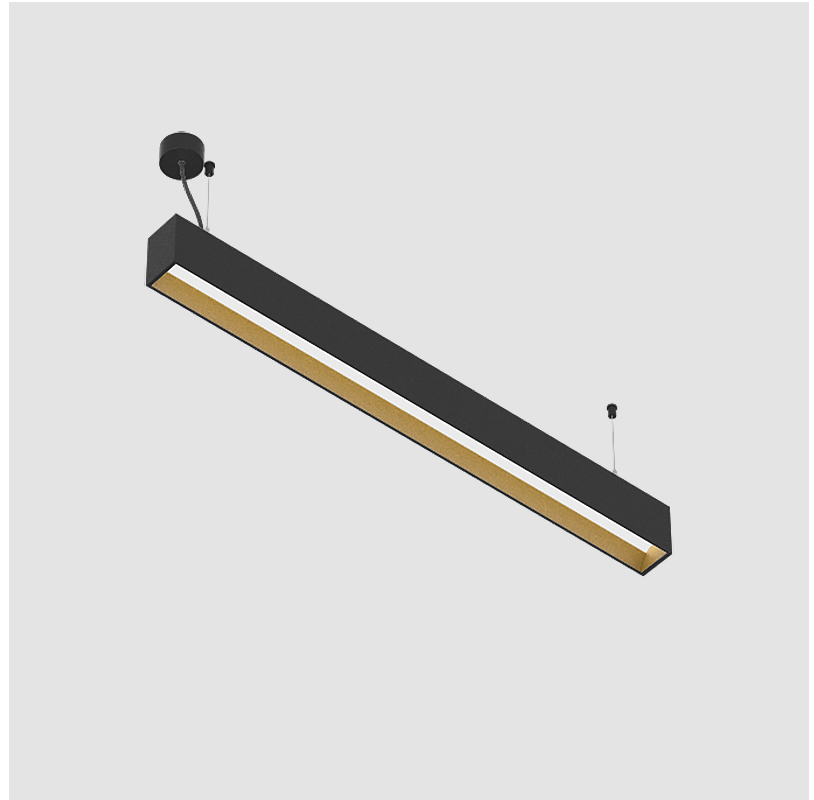

GENERAL

Series: Groove
Subseries: Groove Square
Brand: Prolicht
Division: Architectural
Mounting Type: Suspension
Mounting Location: Ceiling
Subcategory: Profile

PHYSICAL

Shape: Rectangle
Length (mm): 1175
Length (in): 46 3/4
Width (mm): 80
Width (in): 3 1/8
Height (mm): 120
Height (in): 4 3/4
Max. Overall Height (mm): 2120
Max. Overall Height (in): 83 7/16
Light Distribution: Direct
Weight (kg): 5.595
Weight (lbs): 12.334
Diffuser: PMMA - Opal
Fixture Finish: ANA / SSR / BKV / CWI / CRY / HAB / MSR / UFT / ITA / RUA / OGR / FTG / MYG / RWR / LOD / PUS / FRO / FUP / KIA / POP / BLS / SPG / MEY / GOH / GUM / CHC / COM / ABZ / JAG / OBR / MOS / ROR
Fixture Material: Aluminum
Cable Details: 2000mm or 4000mm Transparent Cable
Upon Request: Cable colour - White / Black / Orange / Red

ELECTRICAL

Lamp Type: LED (Zhaga Standard)
Input Wattage (W): 20.2
Total Output Wattage (W): 16 / 12.8 (3500K)
Dimming: 0-10V Dimming / Phase Dimming (120Vac Only)
Driver Included: Yes
Driver Location: Integrated
Driver Type: Constant Current - 120 / 277Vac
Driver Class: Class 2
Input Voltage (V): 120 - 277
Constant Current (MA): 350 / 400 (3500K)

LED

Color Temperature (°K): 3000 / 3500 / 4000
Max. Delivered Lumen (lm): 1370 / 1421 / 1450
CRI: >90 CRI
Lamp Life (hrs): 50000

OPTICAL

RATINGS AND CERTIFICATIONS

Certified By: Certified for North American Standards
IP rating: IP20