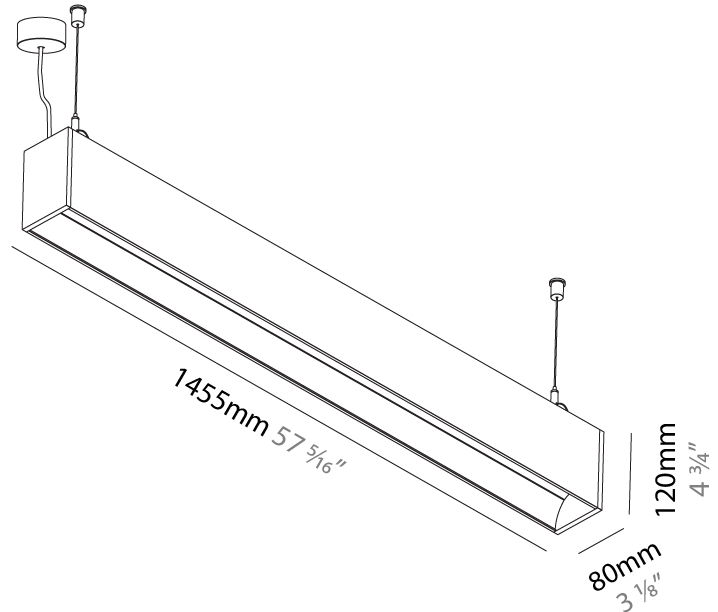

GENERAL

Series: Groove
Subseries: Groove Square
Brand: Prolicht
Division: Architectural
Mounting Type: Suspension
Mounting Location: Ceiling
Subcategory: Profile

PHYSICAL

Shape: Rectangle
Length (mm): 1455
Length (in): 57 5/16
Width (mm): 80
Width (in): 3 1/8
Height (mm): 120
Height (in): 4 3/4
Max. Overall Height (mm): 2120
Max. Overall Height (in): 83 7/16
Light Distribution: Direct
Weight (kg): 6.691
Weight (lbs): 14.751
Diffuser: PMMA - Opal
Fixture Finish: ANA / SSR / BKV / CWI / CRY / HAB / MSR / UFT / ITA / RUA / OGR / FTG / MYG / RWR / LOD / PUS / FRO / FUP / KIA / POP / BLS / SPG / MEY / GOH / GUM / CHC / COM / ABZ / JAG / OBR / MOS / ROR
Fixture Material: Aluminum
Cable Details: 2000mm or 6000mm Transparent Cable

ELECTRICAL

Lamp Type: LED (Zhaga Standard)
Input Wattage (W): 25.3
Total Output Wattage (W): 20 / 16 (3500K)
Dimming: 0-10V Dimming / Phase Dimming (120Vac Only)
Driver Included: Yes
Driver Location: Integrated
Driver Type: Constant Current - 120 / 277Vac
Driver Class: Class 2
Input Voltage (V): 120 - 277
Constant Current (MA): 350 / 500 (3500K)

LED

Color Temperature (°K): 3000 / 3500 / 4000
Max. Delivered Lumen (lm): 1710 / 1774 / 1810
CRI: >90 CRI
Lamp Life (hrs): 50000

OPTICAL

RATINGS AND CERTIFICATIONS

Certified By: Certified for North American Standards
IP rating: IP20