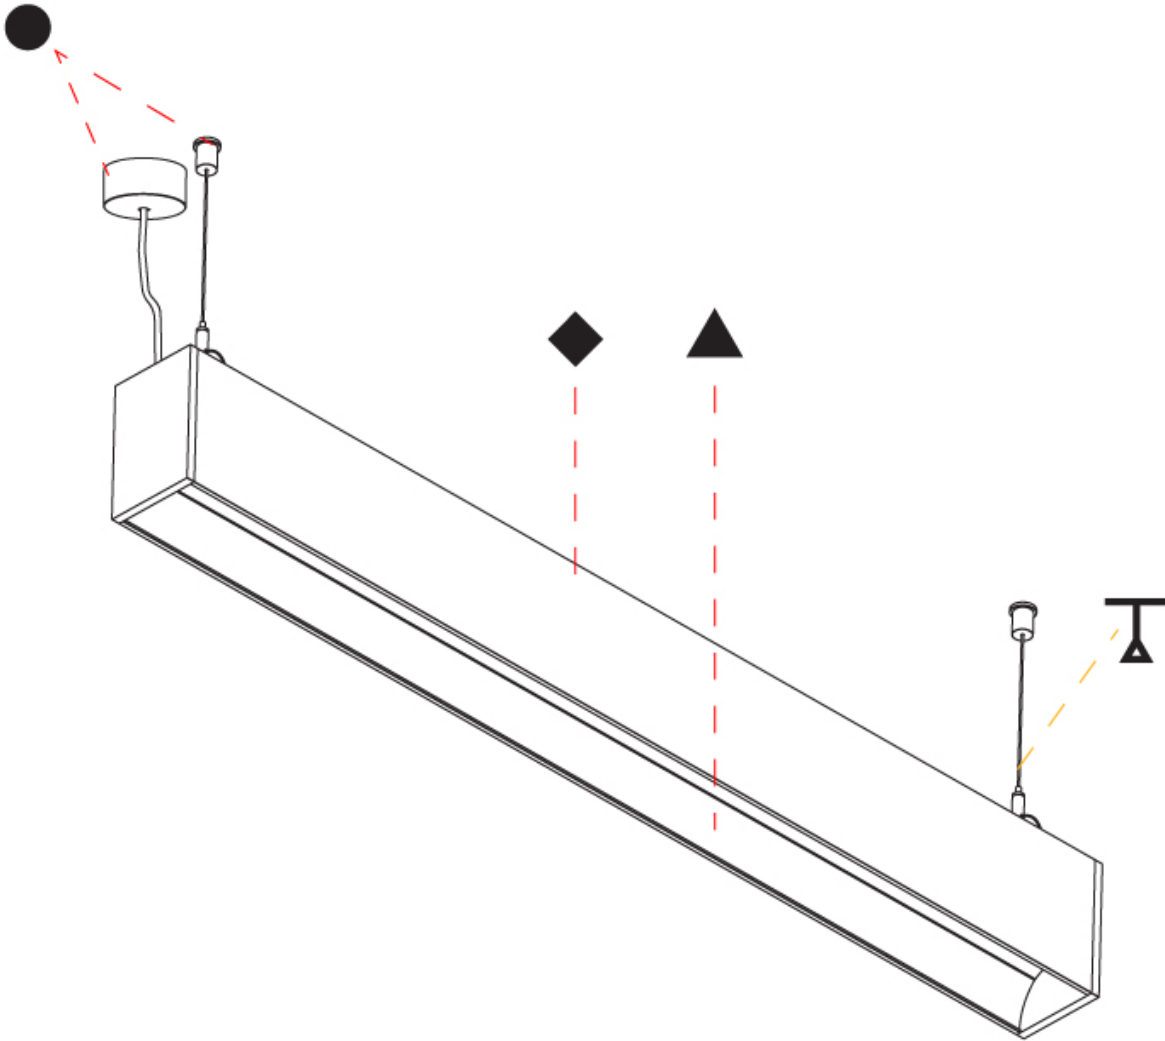

GROOVE SQUARE SUSPENSION

A30813-

PROJECT	_____
TYPE	_____
SPECIFIER	_____
QUANTITY	_____
DATE	_____

A