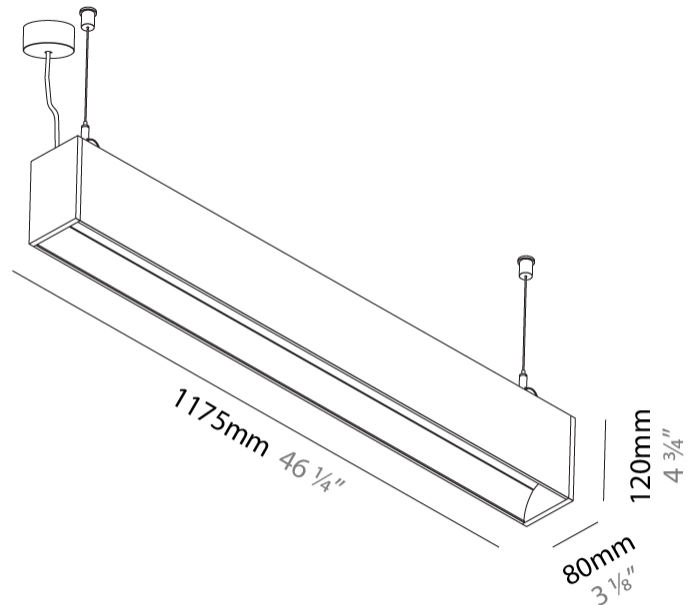

GENERAL

Series: Groove
Subseries: Groove Square
Brand: Prolicht
Division: Architectural
Mounting Type: Suspension
Mounting Location: Ceiling
Subcategory: Profile

PHYSICAL

Shape: Rectangle
Length (mm): 1175
Length (in): 46 3/4
Width (mm): 80
Width (in): 3 1/8
Height (mm): 120
Height (in): 4 3/4
Max. Overall Height (mm): 2120
Max. Overall Height (in): 83 7/16
Light Distribution: Direct
Weight (kg): 5.595
Weight (lbs): 12.334
Diffuser: PMMA - Opal
Fixture Finish: ANA / SSR / BKV / CWI / CRY / HAB / MSR / UFT / ITA / RUA / OGR / FTG / MYG / RWR / LOD / PUS / FRO / FUP / KIA / POP / BLS / SPG / MEY / GOH / GUM / CHC / COM / ABZ / JAG / OBR / MOS / ROR
Fixture Material: Aluminum
Cable Details: 2000mm or 4000mm Transparent Cable
Upon Request: Cable colour - White / Black / Orange / Red

ELECTRICAL

Lamp Type: LED (Zhaga Standard)
Input Wattage (W): 20.2
Total Output Wattage (W): 16 / 12.8 (3500K)
Dimming: 0-10V Dimming / Phase Dimming (120Vac Only)
Driver Included: Yes
Driver Location: Integrated
Driver Type: Constant Current - 120 / 277Vac
Driver Class: Class 2
Input Voltage (V): 120 - 277
Constant Current (MA): 350 / 400 (3500K)

LED

Color Temperature (°K): 3000 / 3500 / 4000
Max. Delivered Lumen (lm): 1370 / 1421 / 1450
CRI: >90 CRI
Lamp Life (hrs): 50000

OPTICAL

RATINGS AND CERTIFICATIONS

Certified By: Certified for North American Standards
IP rating: IP20