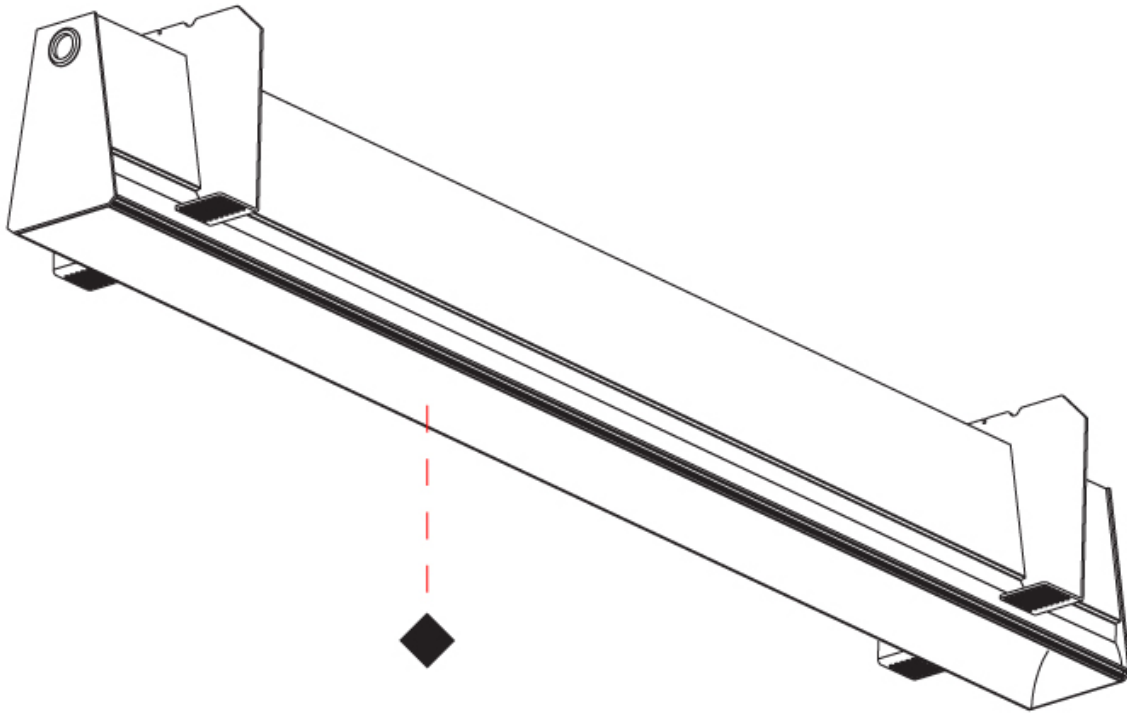

GROOVE SQUARE TRIMLESS

A35651-

PROJECT	_____
TYPE	_____
SPECIFIER	_____
QUANTITY	_____
DATE	_____