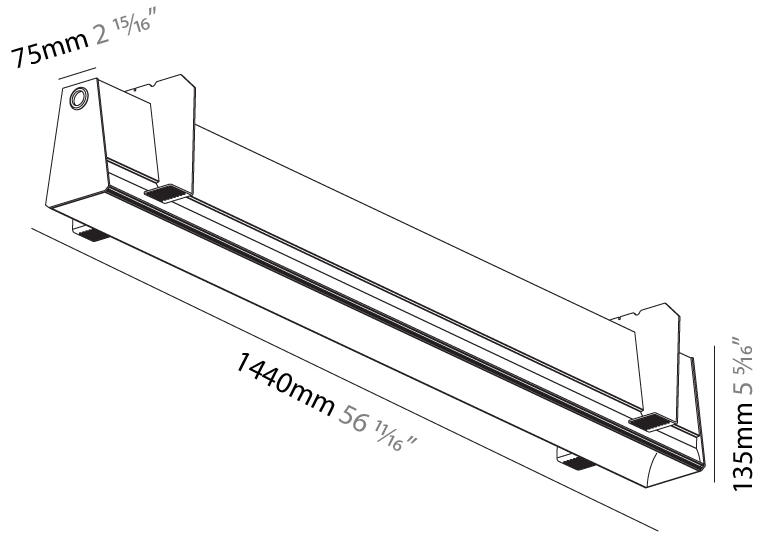

PHYSICAL

Shape: Rectangle
Length (mm): 1440
Length (in): 56 11/16
Width (mm): 75
Width (in): 2 15/16
Height (mm): 135
Height (in): 5 5/16
Ceiling Thickness (mm): 10 / 12.5 / 15
Ceiling Thickness (in): 3/8 or 1/2 or 9/16
Min. Recessing Depth (mm): 170
Min. Recessing Depth (in): 6 11/16
Light Distribution: Direct
Weight (kg): 5.62
Weight (lbs): 12.36
Diffuser: PMMA - Opal
Fixture Finish: SSR / BKV / CWI / CRY / HAB / UFT / ITA / RUA / FTG / MYG / LOD / PUS / FRO / FUP / KIA / POP / BLS / SPG / MEY / GOH / GUM / CHC / COM / ABZ / JAG / OBR / MOS / ROR
Fixture Material: Aluminum
Cut-out Measurements: 1450mm / 57 1/16" x 92mm / 3 5/8"
Upon Request: Unique Sizes Unique Ceiling Thickness

ELECTRICAL

Lamp Type: LED (Zhaga Standard)
Input Wattage (W): 25.3
Total Output Wattage (W): 20 / 16 (3500K)
Dimming: 0-10V Dimming / Phase Dimming (120Vac Only)
Driver Included: Yes
Driver Location: Integrated
Driver Type: Constant Current - 120 / 277Vac
Driver Class: Class 2
Input Voltage (V): 120 - 277
Constant Current (MA): 350 / 500 (3500K)

LED

Color Temperature (°K): 3000 / 3500 / 4000
Max. Delivered Lumen (lm): 1710 / 1774 / 1810
CRI: >90 CRI
Lamp Life (hrs): 50000
Upon Request: Special Color Temperature RGB-W Tunable White CRI (no minimum qty) price increase + longer lead time

OPTICAL

RATINGS AND CERTIFICATIONS

Certified By: Certified for North American Standards
IP rating: IP20