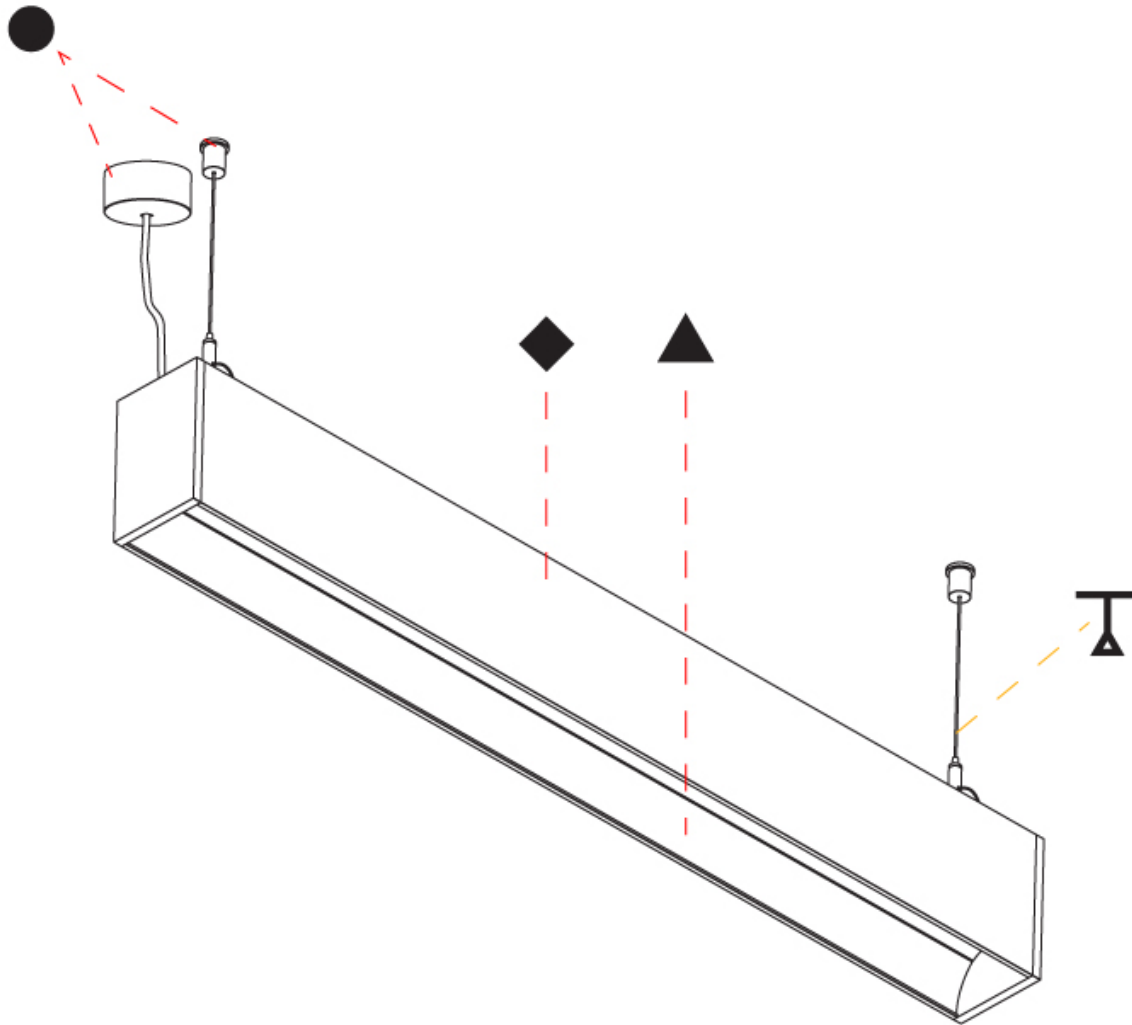

GROOVE SQUARE SUSPENSION

A30812-

PROJECT	_____
TYPE	_____
SPECIFIER	_____
QUANTITY	_____
DATE	_____

A