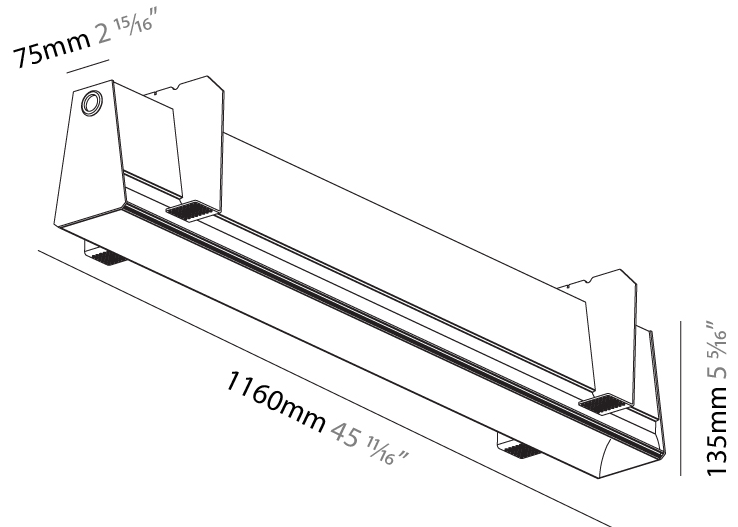

PHYSICAL

Shape: Rectangle
Length (mm): 1160
Length (in): 45 11/16
Width (mm): 75
Width (in): 2 15/16
Height (mm): 135
Height (in): 5 5/16
Ceiling Thickness (mm): 10 / 12.5 / 15
Ceiling Thickness (in): 3/8 or 1/2 or 9/16
Min. Recessing Depth (mm): 170
Min. Recessing Depth (in): 6 11/16
Light Distribution: Direct
Weight (kg): 4.704
Weight (lbs): 10.35
Diffuser: PMMA - Opal
Fixture Finish: SSR / BKV / CWI / CRY / HAB / UFT / ITA / RUA / FTG / MYG / LOD / PUS / FRO / FUP / KIA / POP / BLS / SPG / MEY / GOH / GUM / CHC / COM / ABZ / JAG / OBR / MOS / ROR
Fixture Material: Aluminum
Cut-out Measurements: 1170mm / 46 1/16" x 92mm / 3 5/8"
Upon Request: Unique Sizes Unique Ceiling Thickness

ELECTRICAL

Lamp Type: LED (Zhaga Standard)
Input Wattage (W): 20.2
Total Output Wattage (W): 16 / 12.8 (3500K)
Dimming: 0-10V Dimming / Phase Dimming (120Vac Only)
Driver Included: Yes
Driver Location: Integrated
Driver Type: Constant Current - 120 / 277Vac
Driver Class: Class 2
Input Voltage (V): 120 - 277
Constant Current (MA): 350 / 400 (3500K)

LED

Color Temperature (°K): 3000 / 3500 / 4000
Max. Delivered Lumen (lm): 1370 / 1421 / 1450
CRI: >90 CRI
Lamp Life (hrs): 50000
Upon Request: Special Color Temperature RGB-W Tunable White CRI (no minimum qty) price increase + longer lead time

OPTICAL

RATINGS AND CERTIFICATIONS

Certified By: Certified for North American Standards
IP rating: IP20