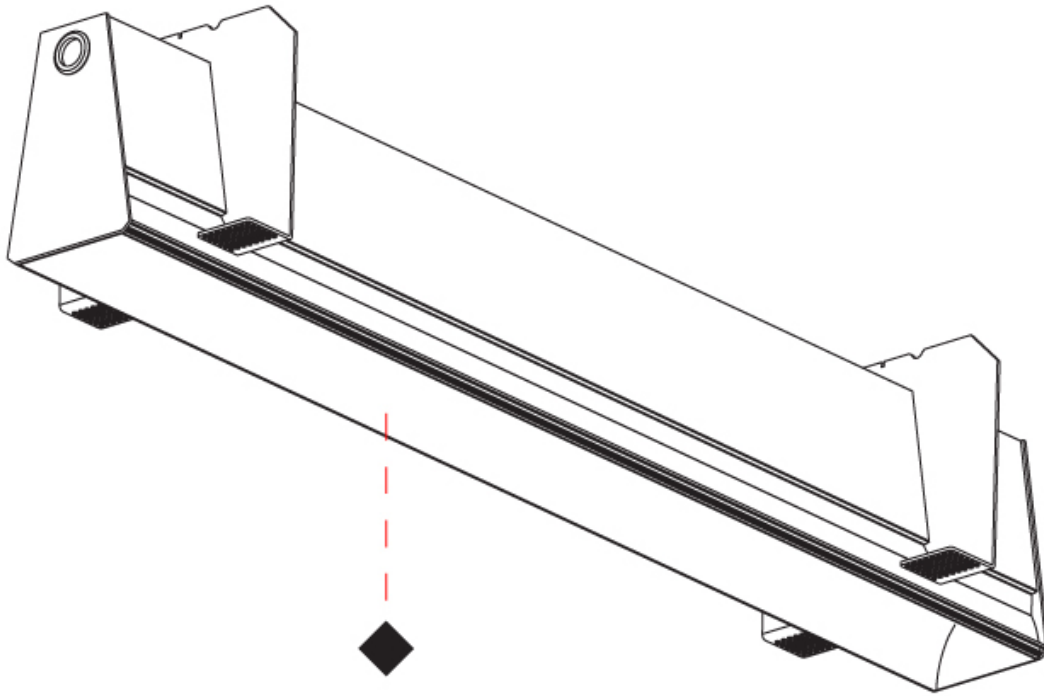

GROOVE SQUARE TRIMLESS

A35650-

PROJECT _____

TYPE _____

SPECIFIER _____

QUANTITY _____

DATE _____