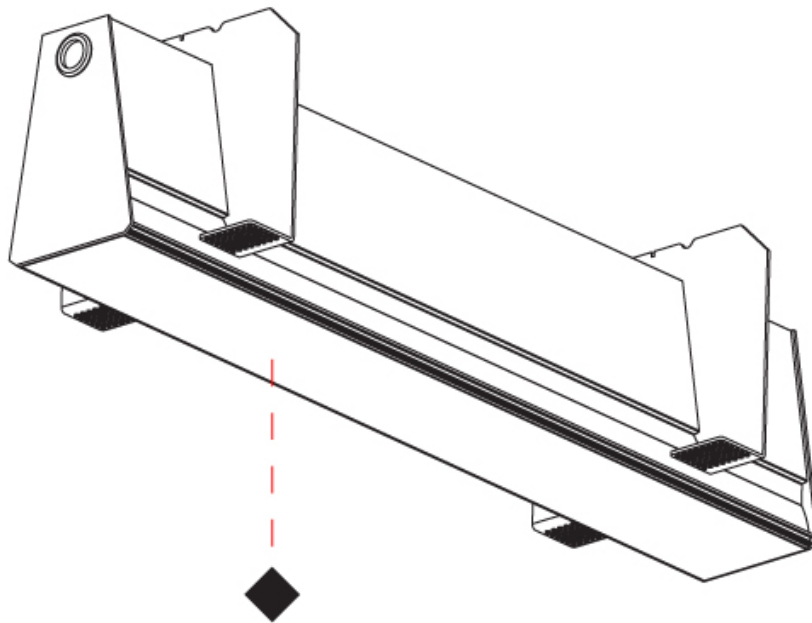

GROOVE SQUARE TRIMLESS

A35649-

PROJECT	_____
TYPE	_____
SPECIFIER	_____
QUANTITY	_____
DATE	_____